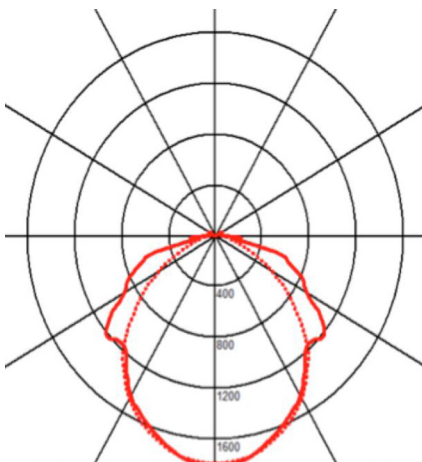

2ft / 4ft Vapour Proof

Effect Lighting

Product Specification

Photometric Data

Technical Specifications

	2 ft	4 ft
Body construction	DMC – high pressure dough moulding compound	
Cover glass	UV stable Polycarbonate	
LEDtype	LG or Seoul	
Lumen	30W - 3000 lumen 60W - 6000 lumen	
Supply voltage	230V AC	
Dimmable	Normally – no , but can be adapted for leading edge or DALI or DMX or 1-10V	
IP rating	IP 65	